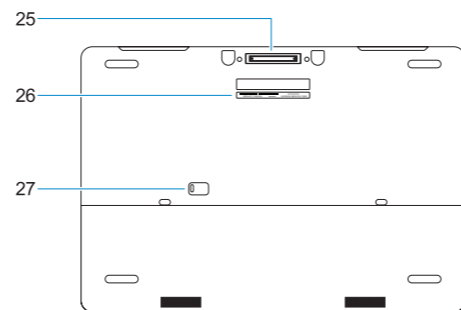

1. Netværksport
2. Mikrofon
3. Kamera
4. Statusindikator for kamera
5. Mikrofon
6. Strømtikport
7. Slot til sikkerhedskabel
8. Strømknapp
9. USB 3.0-porte med PowerShare
10. Headset-port
11. SD-kortlæser
12. Fingeraftrykklæser (valgfrit tilbehør)
13. Batteristatusindikator
14. Indikator for hårddiskaktivitet
15. Statusindikator for strømforsyning

16. Højtalere
17. Berøringsplade
18. Kontaktfri chipkortlæser (valgfrit tilbehør)
19. Chipkortlæser (valgfrit tilbehør)
20. USB 3.0-port med PowerShare
21. Mini DisplayPort
22. HDMI-port
23. Thunderbolt™ 3-port over Type-C
24. Pegepind
25. E-dockstik
26. Servicemærke
27. Batterifrigørelseslås

1. Netværksport
2. Mikrofon
3. Kamera
4. Kamerastatuslys
5. Mikrofon
6. Strømtikport
7. Spor til sikkerhedskabel
8. Strømknapp
9. USB 3.0-porter med PowerShare
10. Hodetelefonport
11. SD-kortleser
12. Fingeravtrykkeleser (tilleggsutstyr)
13. Batteristatuslys
14. Aktivitetslampe for harddisk
15. Statuslys for strøm

16. Høytalere
17. Styreplate
18. Kontaktløs minnekortleser (tilleggsutstyr)
19. Smartkortleser (tilleggsutstyr)
20. USB 3.0-kontakt med PowerShare
21. Mini DisplayPort
22. HDMI-port
23. Thunderbolt™ 3 over type-C-port
24. Pekepinne
25. E-dokningskontakt
26. Servicemærke-etikett
27. Batteriutløser

08XC7DA00

© 2016 Dell Inc.

© 2016 Microsoft Corporation.

© 2016 Canonical Ltd.

Printed in China.

2016-11